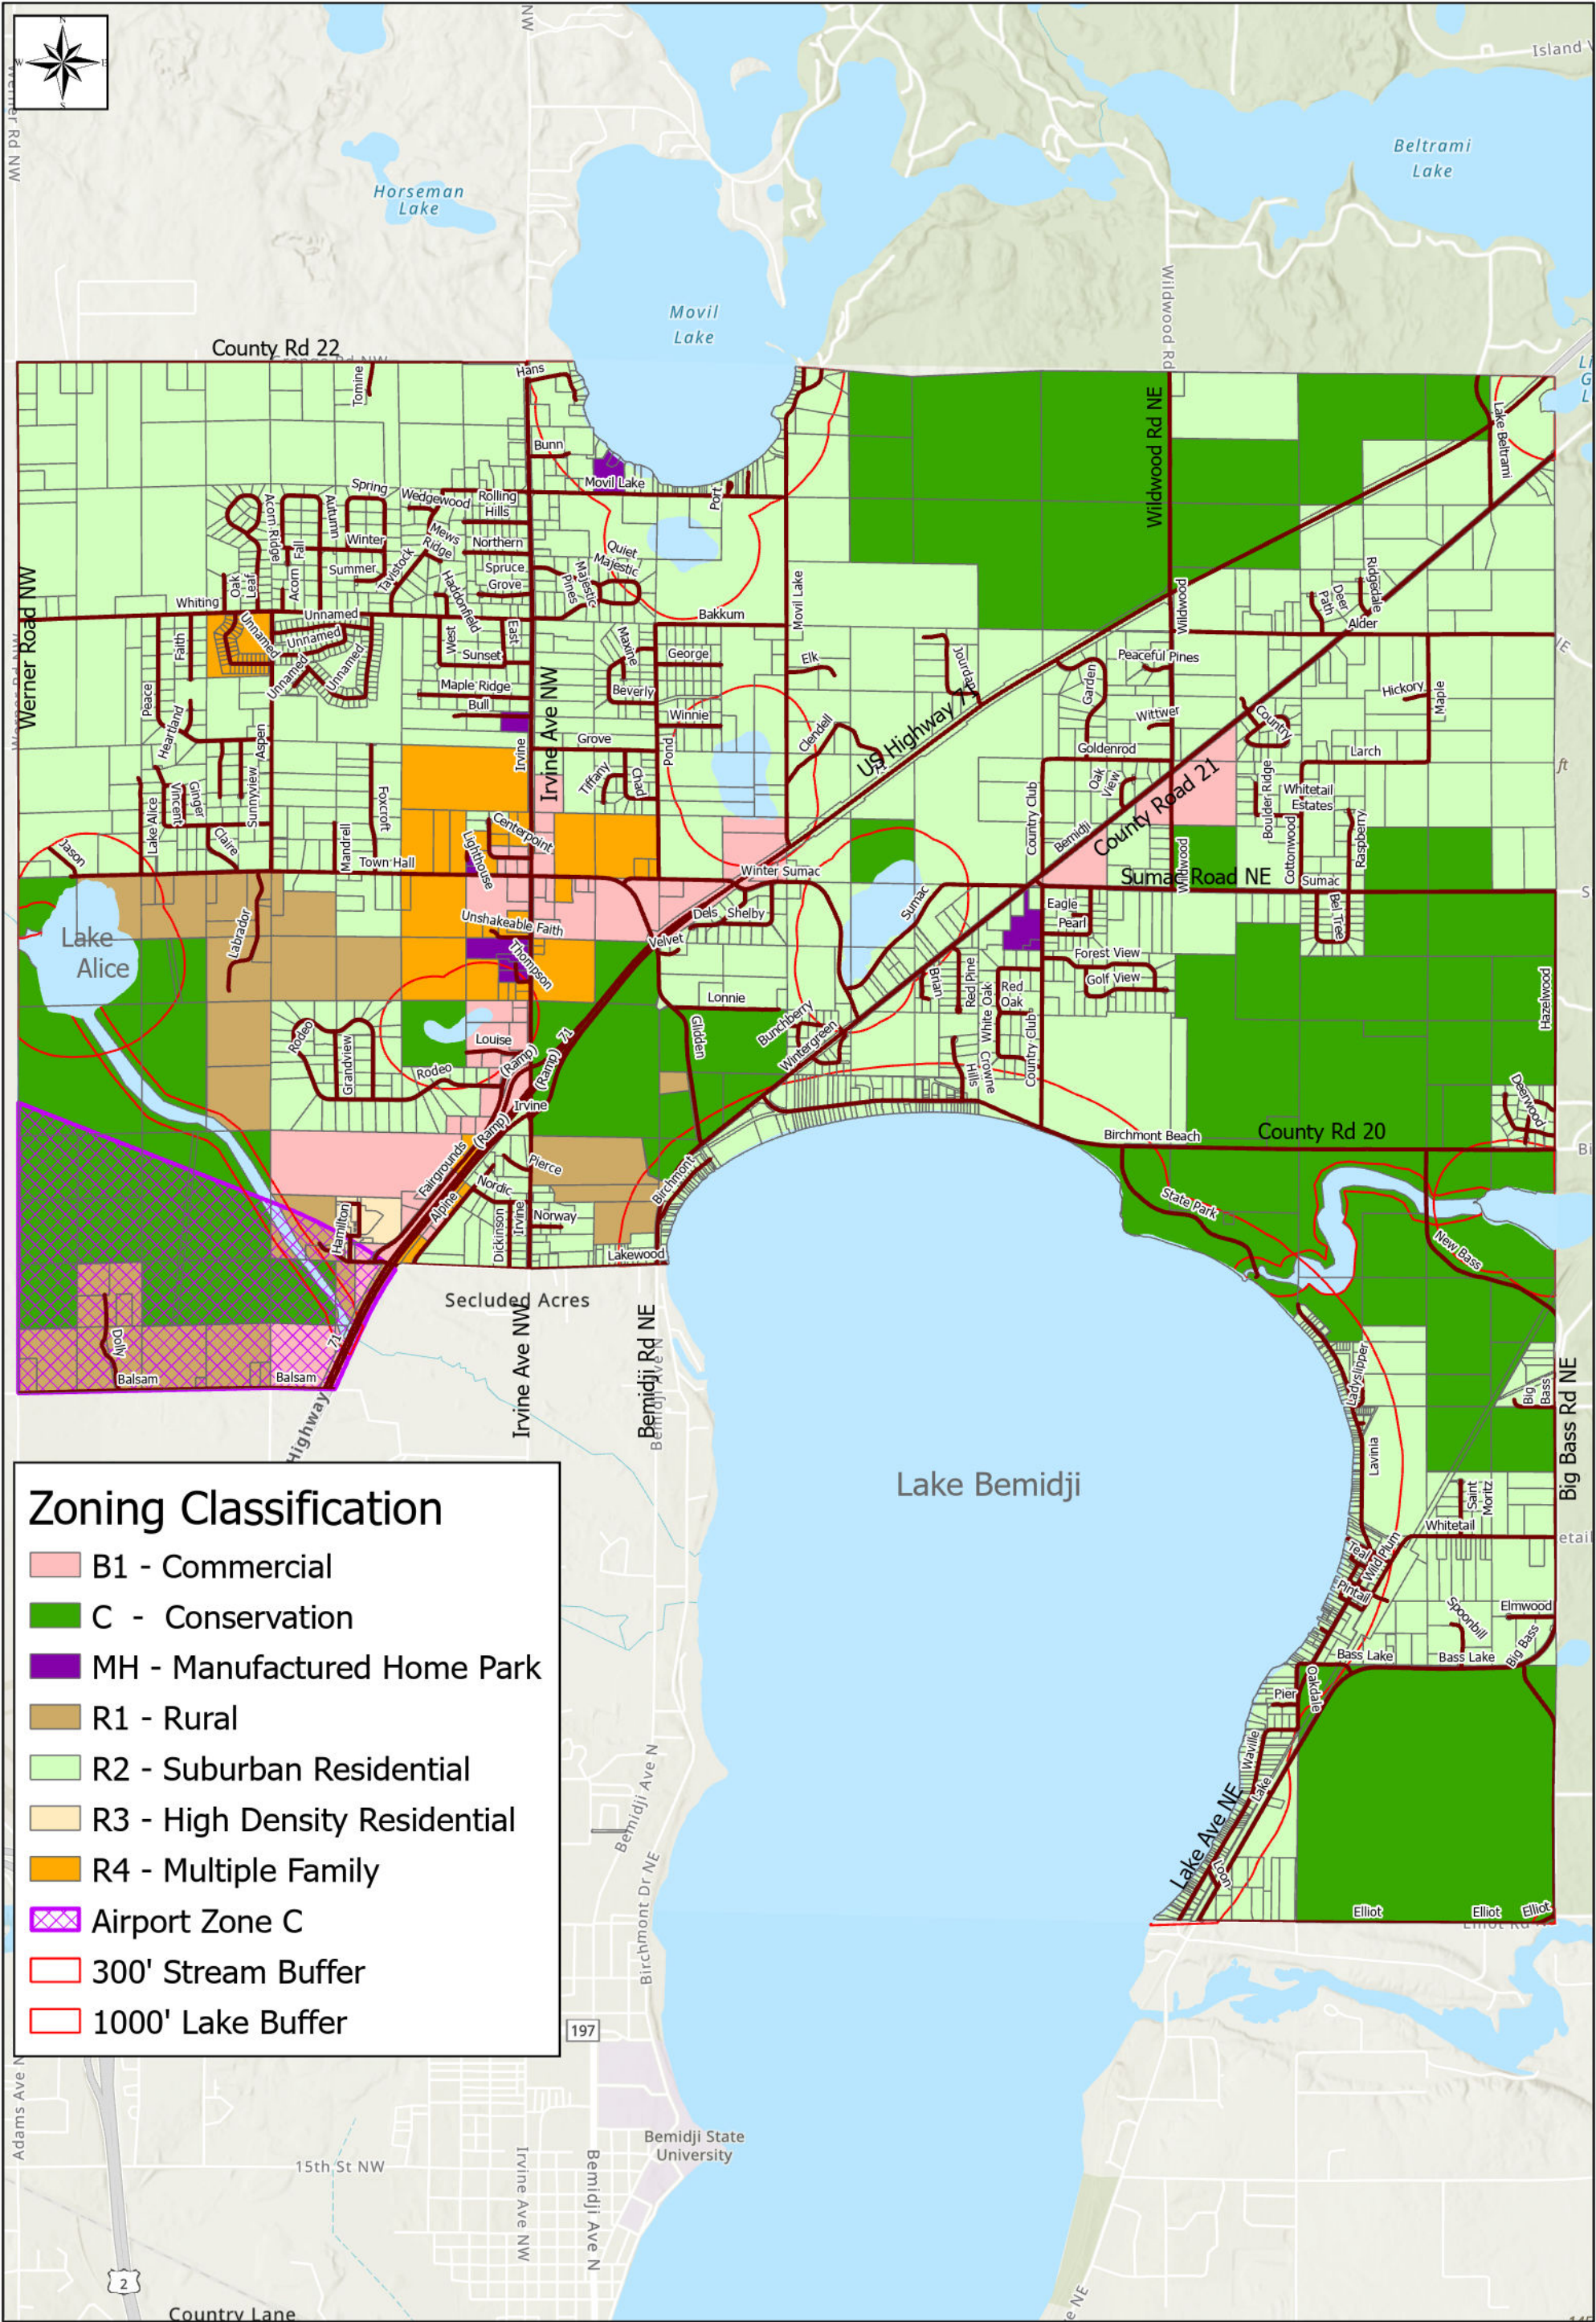

Northern Twp Zoning

Zoning Classification

- B1 - Commercial
- C - Conservation
- MH - Manufactured Home Park
- R1 - Rural
- R2 - Suburban Residential
- R3 - High Density Residential
- R4 - Multiple Family
- Airport Zone C
- 300' Stream Buffer
- 1000' Lake Buffer